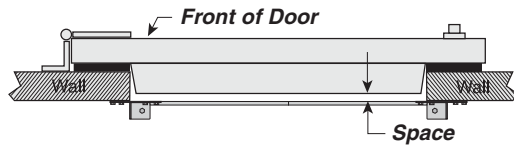

Optional Colors

- Orange Polar Grade
- Gray Polar Grade
- Black Polar Grade
- White Polar Grade
- Blue Polar Grade

Panel Thickness

- Standard
- .080"
- Optional
- .120"

Anti-Curl Strip
Standard

WALL MOUNTING PLATE DIMENSIONS

Curtron Products
a division of TMI, LLC

5350 Campbells Run Road • Pittsburgh, PA 15205-9738
800-833-5005 • 412-787-9750

SAVE-T®
POLAR-PRO Swinging Doors

DOOR OPENING CONFIGURATIONS

Inside Surface Mounting

Whether the inside door surface is flush with the inside wall surface or there is a space between the door and wall, the Polar-Pro Swinging Door **FITS ALL!**

Wall/In-Jamb Mounting With Wall Mounting Plate