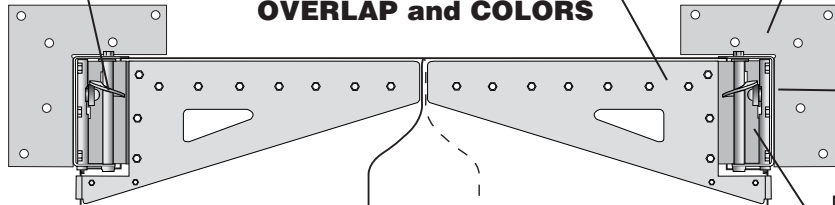

FOR DOORWAY OPENINGS – 34" to 60" WIDE

Single Compression Spring:
Chrome Vanadium

440C/300 Series
Stainless Steel
Cam-Roller

300 Series Polished
Stainless Steel
Mounting Plate

Wall Mounting
Plate

OVERLAP and COLORS

"U" Bracket

Metal
Air-Lock
Seal

OPTIONS

Vision Strip

Impact Plates

- Front & Back
- Front Only
- Back Only

Panel Selection

- Clear Standard
- Clear Polar Grade

Optional Colors

- Orange Polar Grade
- Gray Polar Grade
- Black Polar Grade
- White Polar Grade
- Blue Polar Grade

Panel Thickness

- Standard
- .080"
- Optional
- .120"

Anti-Curl Strip
Standard

WALL MOUNTING PLATE DIMENSIONS

Whether the inside door surface is flush with the inside wall surface or there is a space between the door and wall, the Polar-Pro Swinging Door **FITS ALL!**

Wall/In-Jamb Mounting With Wall Mounting Plate