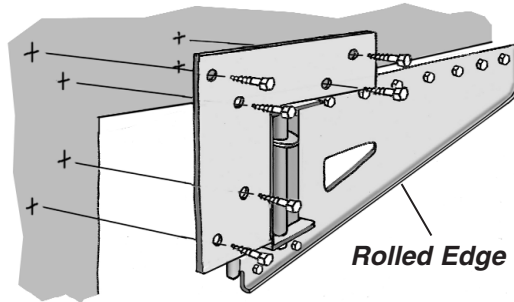

Optional Colors

- Orange Polar Grade
- Gray Polar Grade
- Black Polar Grade
- White Polar Grade
- Blue Polar Grade

Panel Thickness

- Standard
- .080"
- Optional
- .120"

Anti-Curl Strip
Standard

WALL MOUNTING PLATE DIMENSIONS

Curtron Products
a division of TMI, LLC

5350 Campbells Run Road • Pittsburgh, PA 15205-9738
800-833-5005 • 412-787-9750

SAVE-T®
POLAR-PRO Swinging Doors

DOOR OPENING CONFIGURATIONS

Inside Surface Mounting

Whether the inside door surface is flush with the inside wall surface or there is a space between the door and wall, the Polar-Pro Swinging Door **FITS ALL!**

Wall/In-Jamb Mounting With Wall Mounting Plate