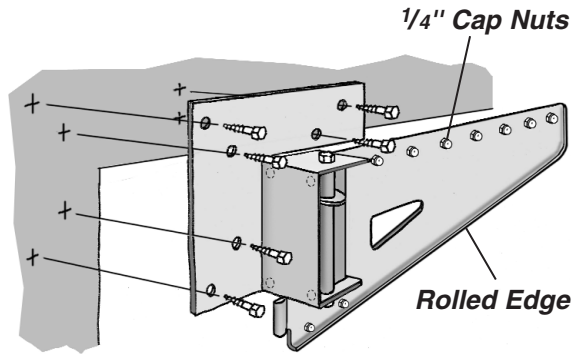

Curtron Products
a division of TMI, LLC

5350 Campbells Run Road • Pittsburgh, PA 15205-9738
800-833-5005 • 412-787-9750

SAVE-T®
POLAR-PRO Swinging Doors

DOOR OPENING CONFIGURATIONS

Inside Surface Mounting

Whether the inside door surface is flush with the inside wall surface or there is a space between the door and wall, the Polar-Pro Swinging Door **FITS ALL!**

Wall/In-Jamb Mounting With Wall Mounting Plate