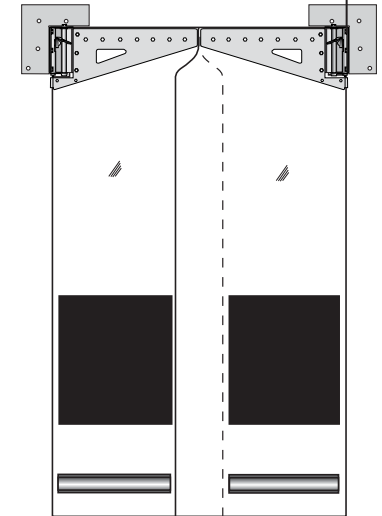

FOR DOORWAY OPENINGS – 34" to 60" WIDE

Single Compression Spring:
Chrome Vanadium

440C/300 Series
Stainless Steel
Cam-Roller

300 Series Polished
Stainless Steel
Mounting Plate

Wall Mounting
Plate

OVERLAP and COLORS

"U" Bracket

Metal
Air-Lock
Seal

OPTIONS

Vision Strip

Impact Plates

- Front & Back
- Front Only
- Back Only

Panel Selection

- Clear Standard
- Clear Polar Grade

Optional Colors

- Orange Polar Grade
- Gray Polar Grade
- Black Polar Grade
- White Polar Grade
- Blue Polar Grade

Panel Thickness

- Standard
- .080"
- Optional
- .120"

Anti-Curl Strip
Standard

WALL MOUNTING PLATE DIMENSIONS

Whether the inside door surface is flush with the inside wall surface or there is a space between the door and wall, the Polar-Pro Swinging Door **FITS ALL!**

Wall/In-Jamb Mounting With Wall Mounting Plate