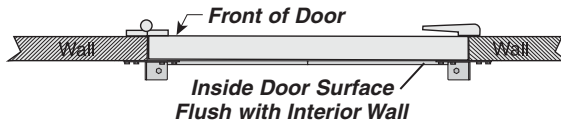

Optional Colors

- Orange Polar Grade
- Gray Polar Grade
- Black Polar Grade
- White Polar Grade
- Blue Polar Grade

Panel Thickness

- Standard
- .080"
- Optional
- .120"

Anti-Curl Strip
Standard

WALL MOUNTING PLATE DIMENSIONS

Whether the inside door surface is flush with the inside wall surface or there is a space between the door and wall, the Polar-Pro Swinging Door **FITS ALL!**

Wall/In-Jamb Mounting With Wall Mounting Plate