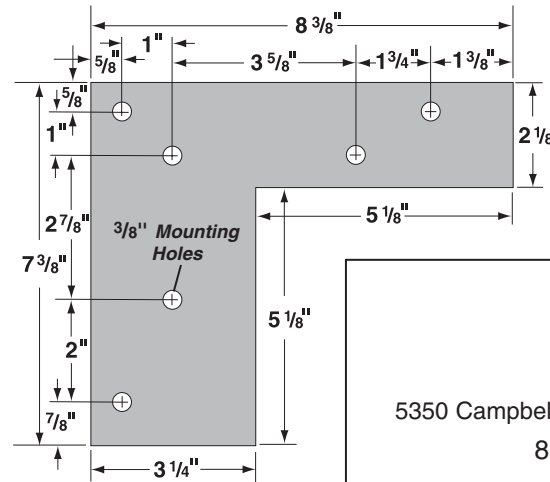

FOR DOORWAY OPENINGS – 34" to 60" WIDE

Single Compression Spring:
Chrome Vanadium

440C/300 Series
Stainless Steel
Cam-Roller

300 Series Polished
Stainless Steel
Mounting Plate

Wall Mounting
Plate

OVERLAP and COLORS

Optional Colors

- Orange Polar Grade
- Gray Polar Grade
- Black Polar Grade
- White Polar Grade
- Blue Polar Grade

Panel Thickness

- Standard
- .080"
- Optional
- .120"

Anti-Curl Strip
Standard

WALL MOUNTING PLATE DIMENSIONS

Whether the inside door surface is flush with the inside wall surface or there is a space between the door and wall, the Polar-Pro Swinging Door **FITS ALL!**

Wall/In-Jamb Mounting With Wall Mounting Plate