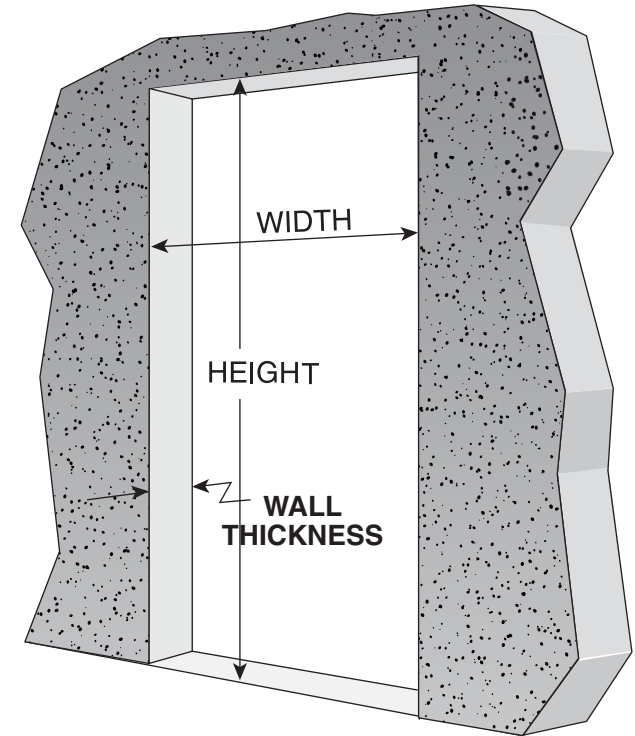

Whether the inside door surface is flush with the inside wall surface or there is a space between the door and wall, the Polar-Pro Swinging Door **FITS ALL!**

Wall/In-Jamb Mounting With Wall Mounting Plate

In-Jamb Mounting With Wall Mounting Plate Removed

MEASURING YOUR DOOR

Door WIDTH in inches _____"
 Door HEIGHT in inches _____"
 WALL THICKNESS in inches _____"

Curtron Products
a division of TMI LLC

5350 Campbells Run Road • Pittsburgh, PA 15205-9738
 800-833-5005 • 412-787-9750