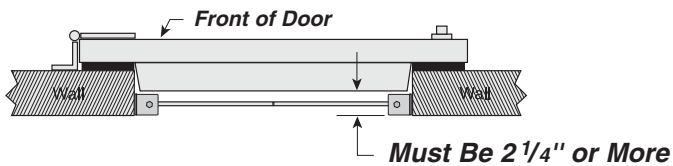

In-Jamb Mounting With Wall Mounting Plate Removed