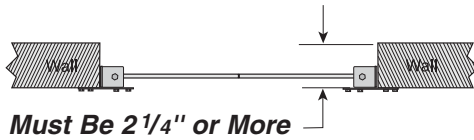

Optional Colors

- Orange Polar Grade
- Gray Polar Grade
- Black Polar Grade
- White Polar Grade
- Blue Polar Grade

Panel Thickness

- Standard
- .080"
- Optional
- .120"

Anti-Curl Strip
Standard

WALL MOUNTING PLATE DIMENSIONS

Curtron Products
a division of TMI, LLC

5350 Campbells Run Road • Pittsburgh, PA 15205-9738
800-833-5005 • 412-787-9750

SAVE-T®
POLAR-PRO Swinging Doors

DOOR OPENING CONFIGURATIONS

Inside Surface Mounting

Whether the inside door surface is flush with the inside wall surface or there is a space between the door and wall, the Polar-Pro Swinging Door **FITS ALL!**

Wall/In-Jamb Mounting With Wall Mounting Plate