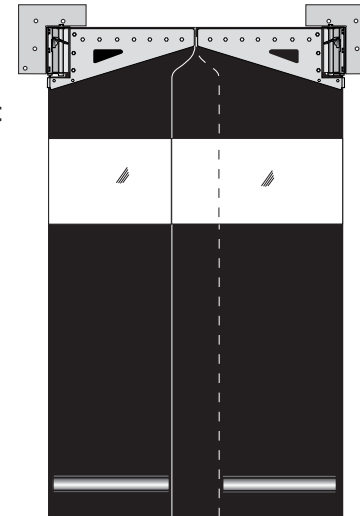

FOR DOORWAY OPENINGS – 34" to 60" WIDE

Single Compression Spring:
Chrome Vanadium

440C/300 Series
Stainless Steel
Cam-Roller

300 Series Polished
Stainless Steel
Mounting Plate

Wall Mounting
Plate

OVERLAP and COLORS

"U" Bracket

Metal
Air-Lock
Seal

OPTIONS

Vision Strip

Impact Plates

- Front & Back
- Front Only
- Back Only

Panel Selection

- Clear Standard
- Clear Polar Grade

Optional Colors

- Orange Polar Grade
- Gray Polar Grade
- Black Polar Grade
- White Polar Grade
- Blue Polar Grade

Panel Thickness

- Standard
- .080"
- Optional
- .120"

Anti-Curl Strip
Standard

WALL MOUNTING PLATE DIMENSIONS

Whether the inside door surface is flush with the inside wall surface or there is a space between the door and wall, the Polar-Pro Swinging Door **FITS ALL!**

Wall/In-Jamb Mounting With Wall Mounting Plate