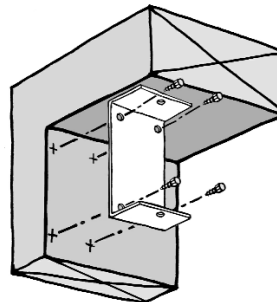

In-Jamb Mounting With Wall Mounting Plate Removed