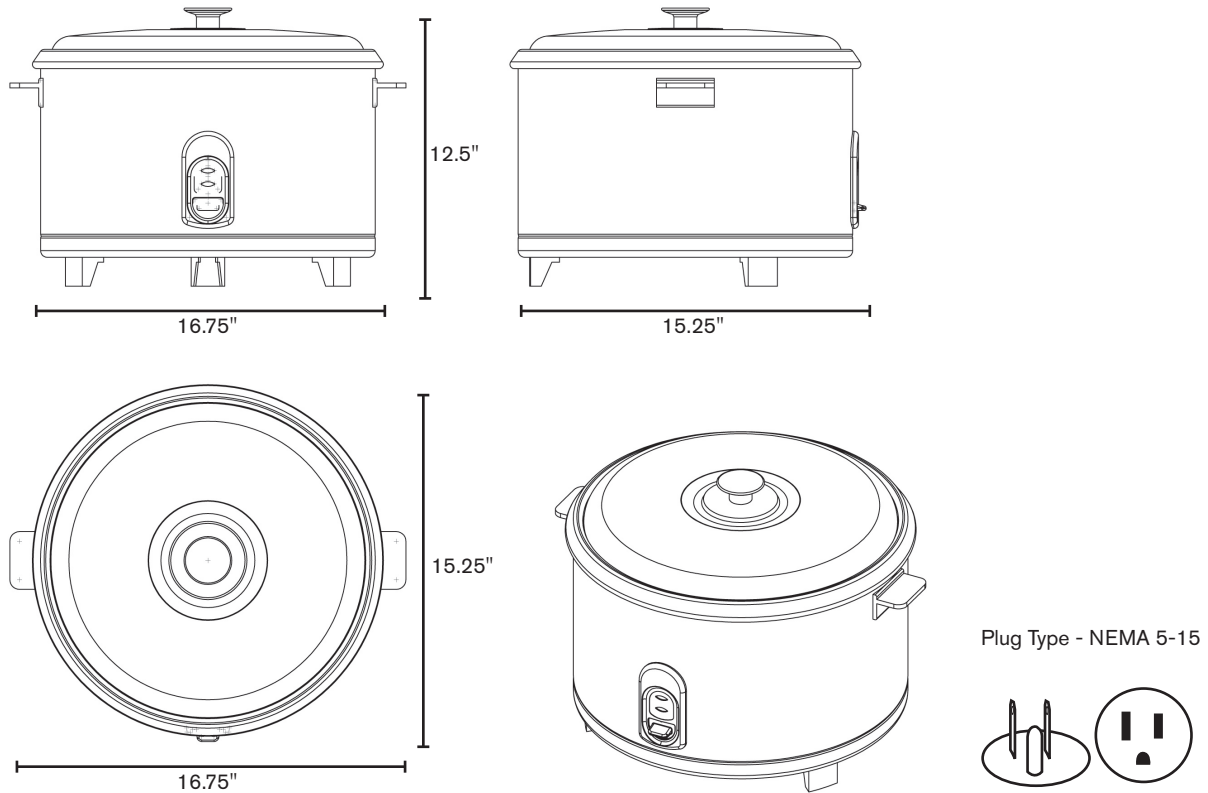

Plug Type - NEMA 5-15

SPECIFICATIONS

Model	Voltage	Wattage	Cord Type	Capacity	NEMA Plug Typr
RC1	120V	1440W	4½-foot flexible, three-wire cord with attached ground plug	25 1-cup servings	NEMA 5-15P

DIMENSIONS | SHIPPING INFORMATION

Cartons are reinforced for shipping. The weight and dimensions of this reinforced carton are included above and may vary from shipment to shipment.
Freight Class 77.5

Model	Overall Dimensions	Net Weight	Shipping Dimensions	Shipping Weight
RC1	16.75" w x 15.25" d x 12.5" h (42.54 cm x 385.74 cm x 31.75cm)	11.45 lbs. (5.2 kg)	16" w x 16" d x 12.5" h (7.26 cm x 7.26 cm x 5.67 cm)	14 lbs. (6.35 kg)

Rice cooker has a stainless steel body and lid with a removable pot with non-stick surface. Rice cooker Cooks up to 25 one-cup servings. Rice cooker has a built-in thermostat with over-heat protection with manual reset cooks rice at 1440 watts. Rice cooker includes a measuring cup, scoop and Attached 4½-foot power cord and NEMA 5-15plug. One year parts and one year labor warranty.