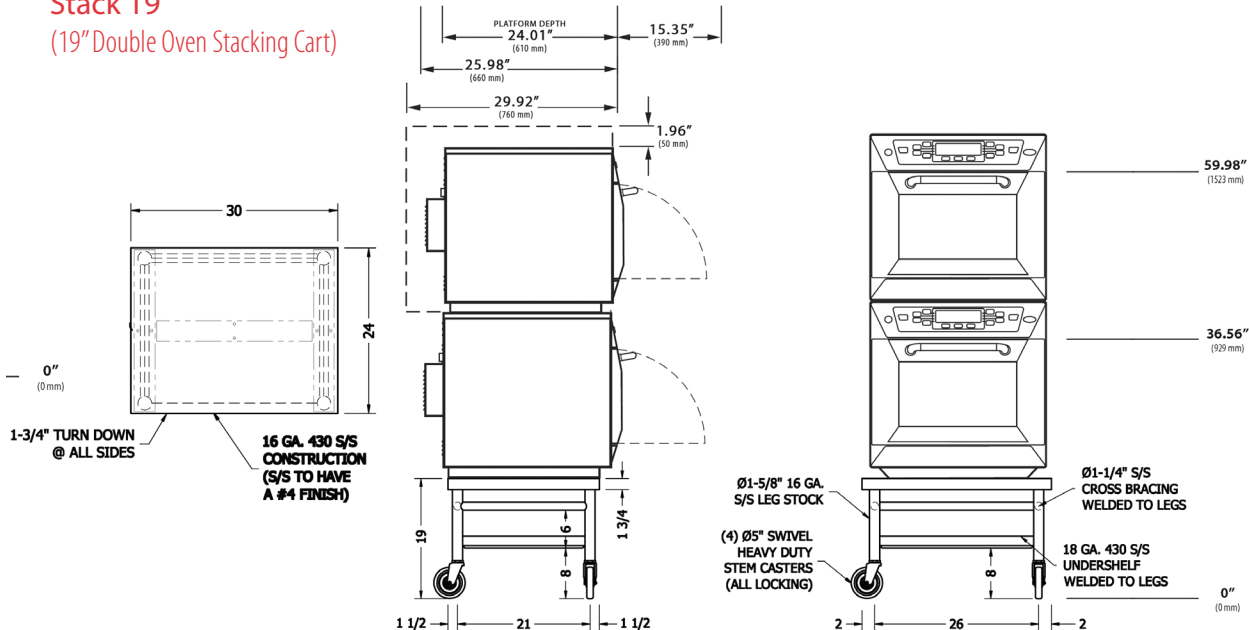

The stacking kit is recommended with the double stack configuration for added stability.

Models: Stack 19 (19" Double Oven Stacking Cart)

Stack 36 (36" Single Oven Cart)

Dimensions:

Stack 36 (36" Single Oven Cart)

Stack 19 (19" Double Oven Stacking Cart)

Models: Stack 19 (19" Double Oven Stacking Cart)
 Stack 36 (36" Single Oven Cart)