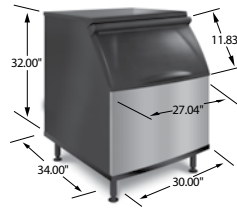

# K-Series Ice Storage Bins

K-420

K-400

K-570

K-970

## FEATURES

- All K-bins include one set of 4 legs. Adjustable from 6" to 7.75 in (15.24 to 20.32cm)
- Stay open door keeps bin door out of the way while scooping ice.
- Internal scoop holder keeps scoop above the ice line for better sanitation.
- Foamed insulated door reduces sweat on the door and keeps ice lasting longer.
- High tech stainless like finish with superior corrosion resistance.
- Black side panels to match your Koolaire modular ice machine.

Pictured: Koolaire Kuber K600 series on a K570 bin

**K-Series**  
ICE STORAGE BINS