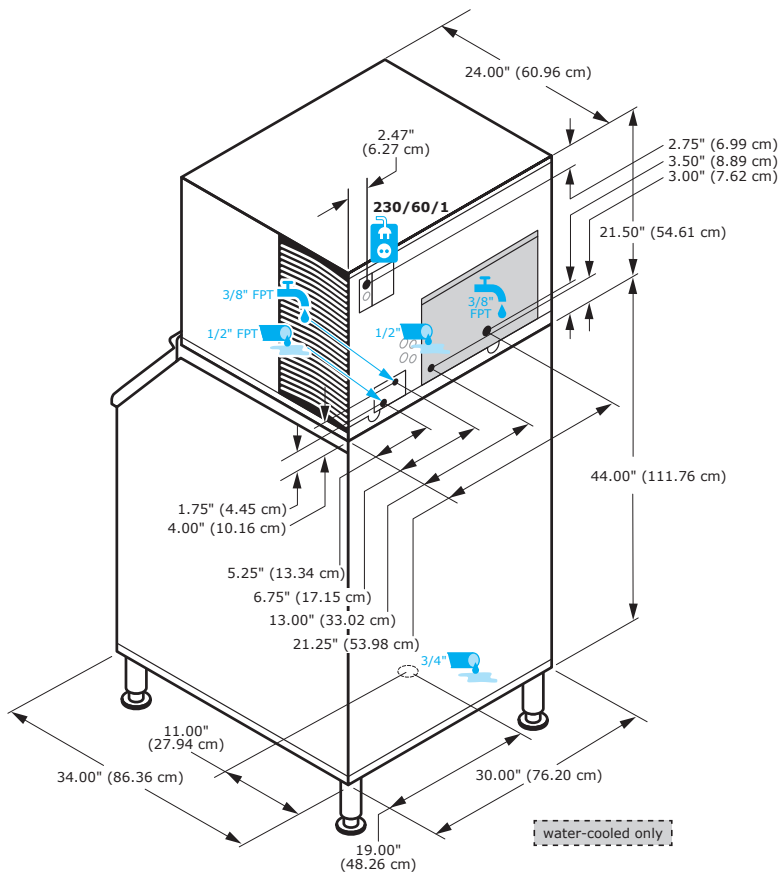

K-0600 ICE KUBE MACHINE

				70°/50°F 21°/10°C	90°/70°F 32°/21°C	[kWh/ 100 lbs ice]	[gal/100 lbs ice]
KD-0600A			599 lbs	485 lbs	6.0	21.0	
			272 kg	225 kg			
KY-0600A			609 lbs	538 lbs	6.0	21.0	
			276 kg	244 kg			
KD-0600W			564 lbs	494 lbs	5.0	21.0	
			256 kg	224 kg			
KY-0600W			583 lbs	510 lbs	5.0	21.0	
			264 kg	231 kg			

Minimum		Maximum
35°F		110°F
1.7°C		43.3°C
35°F		90°F
1.7°C		32.2°C
20psi		80psi
138 kPa		551 kPa
9.2	A	
8.8		
		15 Amps
167 lbs	78 kg	
176 lbs	80 kg	

KOOLAIRE®

by **Manitowoc**

2110 SOUTH 26TH ST | MANITOWOC, WI 54220 USA | 1-920-682-0161 [www.kool-aire.com]