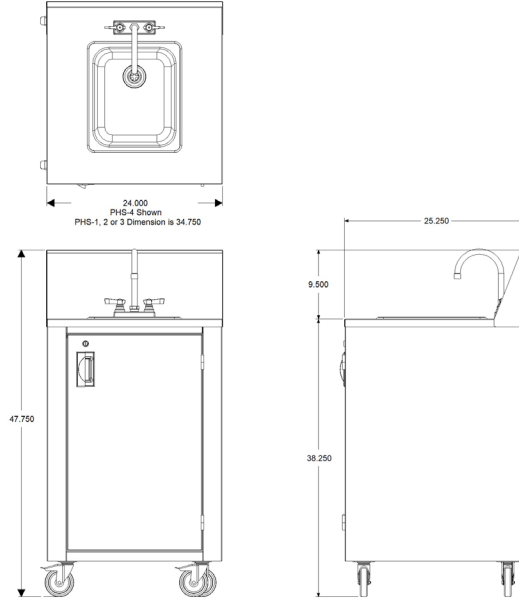

PORTABLE SINKS

CV-PHS-4C - COLD WATER

Project: _____

Item #: _____

Quantity: _____

For indoor and outdoor events and locations, when hand-washing is a must! Shipped fully assembled, complete with removable fresh and waste water tanks, ability to connect directly to city water and drain hookups.

Also includes a hands free mechanical foot pump, for safer handwashing.

SPECIFICATIONS

- Stainless steel construction
- Lockable access door
- Compact cabinet version of PHS
- 2 x 20 litre (5 gallon) removable fresh water tanks
- 2 X 30 litre (7.5 gallon) removable waste water tanks
- Backsplash w/ soap & towel dispensers
- Ability to connect directly to city water and drain hookups
- Ready to use: ships completely assembled and crated
- All units are NSF, CSA, UL or equal approved
- 1 year parts and labor warranty

Certifications

Model	CV-PHS-4C
Sink Bowl Size	14"L x 12"W x 6" H
Sinks	1
Actual Weight (lbs)	140
Shipping Weight (lbs)	190
Fresh water capacity	1 x 5 Gallon
Waste water capacity	1 x 7.5 Gallon
Cabinet Size	24" W x 25.25" D x 38.25" H